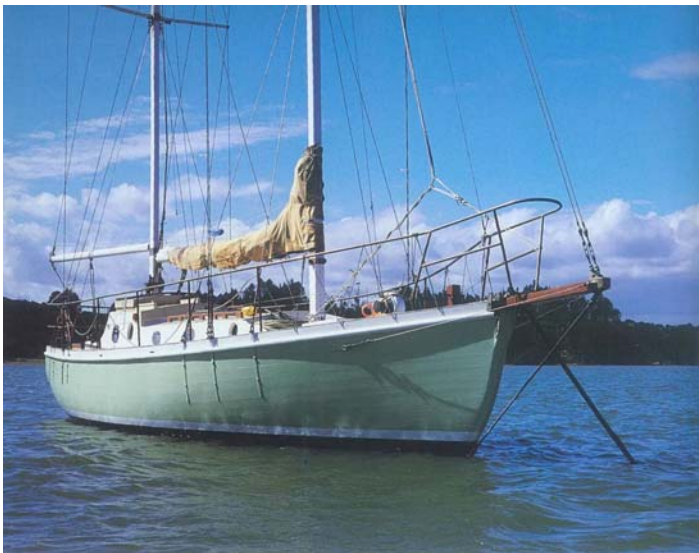

WOOLLACOTT ASSOCIATION

BOATS FOR SALE

This page Lists those Woollacott Boats that are for Sale.

If you are interested in any of the boats pictured below, then please contact [Chris Leech](#)

Boatname: Patsy Jean - Design: Marco Polo

Boatname: Patsy Jean - Design: Marco Polo

Boatname: Patsy Jean - Design: Marco Polo

Boatname: Patsy Jean - Design: Marco Polo

Boatname: Lady Pat - Design: Shadow

Boatname: Lady Pat - Design: Shadow

Boatname: Wanderbird - Design: Ladybird

BLANK IMAGE

Boatname: - Design: